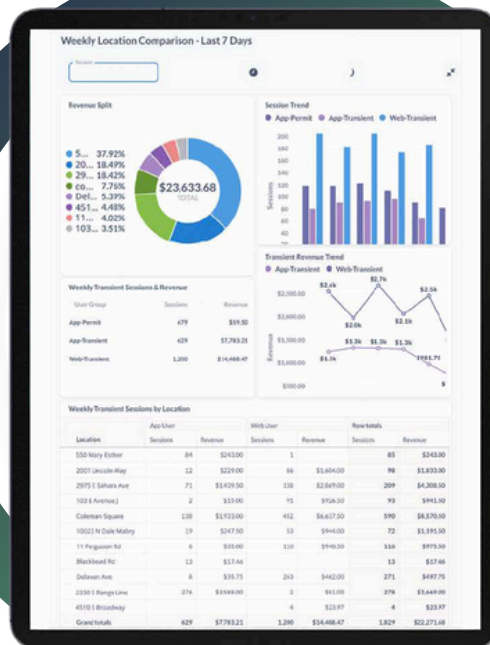

**Live parking performance reports**

**Custom reports with live parking data**

**Track trends and set critical alerts**

**Automated reports from all your locations**

## Make data-driven business decisions.

GMP IQ organizes your parking data into infographic reports that reveal trends and patterns across your portfolio. Gain insight into parker behavior and tune your rate structures, permits, and offers to be more profitable.

**Revenue and session reports for each location**

**Manage all your data in one place**

**Custom reports on demand**

**Set alerts for data milestones or events**

**Custom hierarchical access to reports**

**Encrypted data infrastructure**